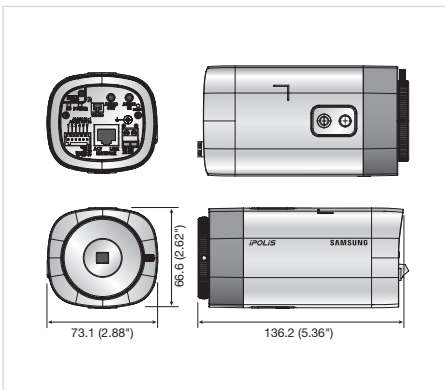

Dimensions

Unit : mm (inch)